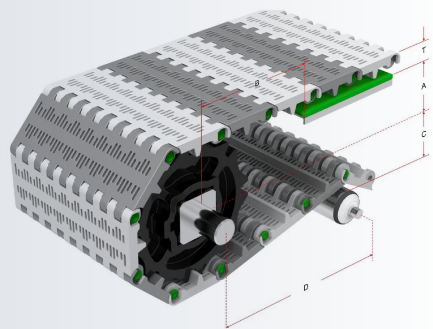

MORE THAN
JUST CASTERS...

vinyl strip doors

ez loader lift table

high speed doors

- Curtain Walls
- Strip Doors
- Lift Tables

heavy duty stainless steel casters

wash-down clean curtain walls

CENTRAL STATES CASTERS

3100 N ROEMER ROAD

APPLETON, WI 54911

PH: (800) 735-6659

WWW.CSCCASTER.COM

MORE THAN
JUST CASTERS...

food grade belting

- Conveyors
- Cooler Doors
- Air Curtains

climate control air curtains