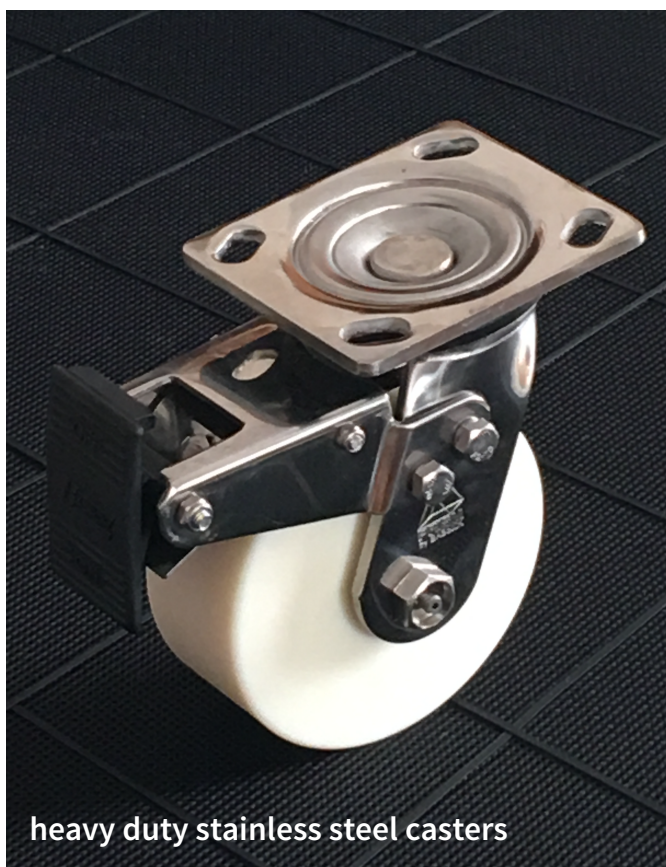

MORE THAN
JUST CASTERS...

vinyl strip doors

ez loader lift table

high speed doors

- Curtain Walls
- Strip Doors
- Lift Tables

heavy duty stainless steel casters

wash-down clean curtain walls

CENTRAL STATES CASTERS